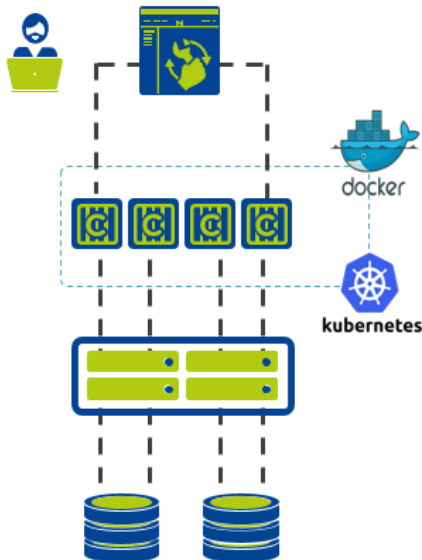

Nutanix Enterprise Cloud: The Ideal Platform for DevOps

DevOps is a combination of culture and technology that aims to close the gap between development and operations.

No matter where you are on the journey to integrated development and operations, the Nutanix Enterprise Cloud Platform will ensure your infrastructure has the required agility and flexibility needed at all layers.

Single Pane-of-Glass: Prism Central combines all disparate clusters into a single view, delivering a complete picture of your environment from one screen. Prism Central also adds powerful operational features, including capacity planning, what-if analyses, and global resource monitoring, giving infrastructure teams the information they need to make important decisions.