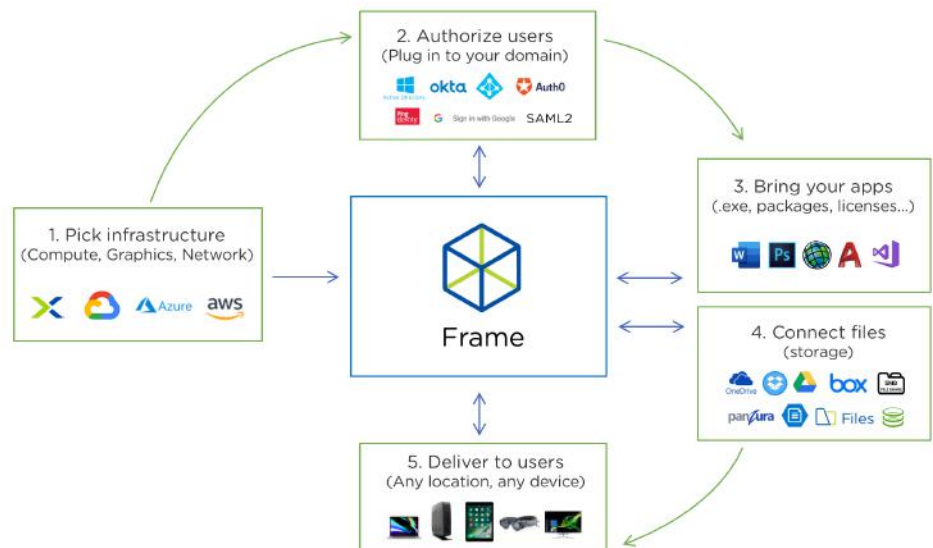

FIVE STEPS TO VIRTUAL DESKTOP FREEDOM

Frame deploys and scales any virtual desktop environment on private and public cloud with ease in five easy steps with 1-Click simplicity.