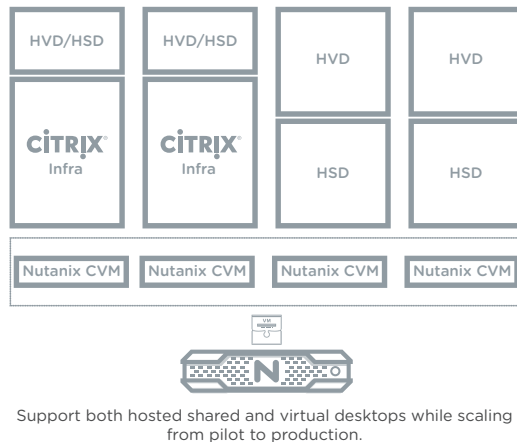

Decrease Management Overhead By 70%

Together, Nutanix and Citrix reduce the cost of ongoing management by as much as 70%. Nutanix not only eliminates the complexity of managing discrete storage and servers, the integrated VM management of Nutanix Prism eliminates the need to manage a separate virtualization stack. Citrix XenApp and XenDesktop bring a similar level of control to virtualized applications and desktops lifecycle management. Citrix makes it easy for administrators to rapidly provision new resources. Nutanix Prism and Citrix Director with EdgeSight provide detailed insight into your environment, optimizing end-user experience and simplifying troubleshooting.

Getting Started

Citrix and Nutanix help IT organizations of all sizes successfully virtualize desktops and applications, so you can support any user anywhere on any device. A variety of services are available to help you every step of the way, including planning, design and deployment, and scaling.

Learn how you can benefit from joint Citrix and Nutanix solutions for application and desktop virtualization by contacting your local representatives or authorized resellers.

Key Benefits

- › Eliminate deployment risks with a proven solution
- › Deliver an excellent user experience for local, remote, and mobile users
- › Deploy a complete solution up to 10x faster
- › Start small without upfront costs and scale as needed on multiple hypervisors
- › Lower management overhead by more than 70%

T. 855.NUTANIX (855.688.2649) | F. 408.916.4039
info@nutanix.com | www.nutanix.com | @nutanix

Nutanix delivers invisible infrastructure for next-generation enterprise computing, elevating IT to focus on the applications and services that power their business. The company's software-driven Xtreme Computing Platform natively converges compute, virtualization and storage into a single solution to drive simplicity in the datacenter. Using Nutanix, customers benefit from predictable performance, linear scalability and cloud-like infrastructure consumption. Learn more at www.nutanix.com or follow us on [Twitter@nutanix](https://twitter.com/nutanix).

©2016 Nutanix, Inc. All rights reserved.
Nutanix is a trademark of Nutanix, Inc., registered in the United States and other countries. All other brand names mentioned herein are for identification purposes only and may be the trademarks of their respective holder(s).