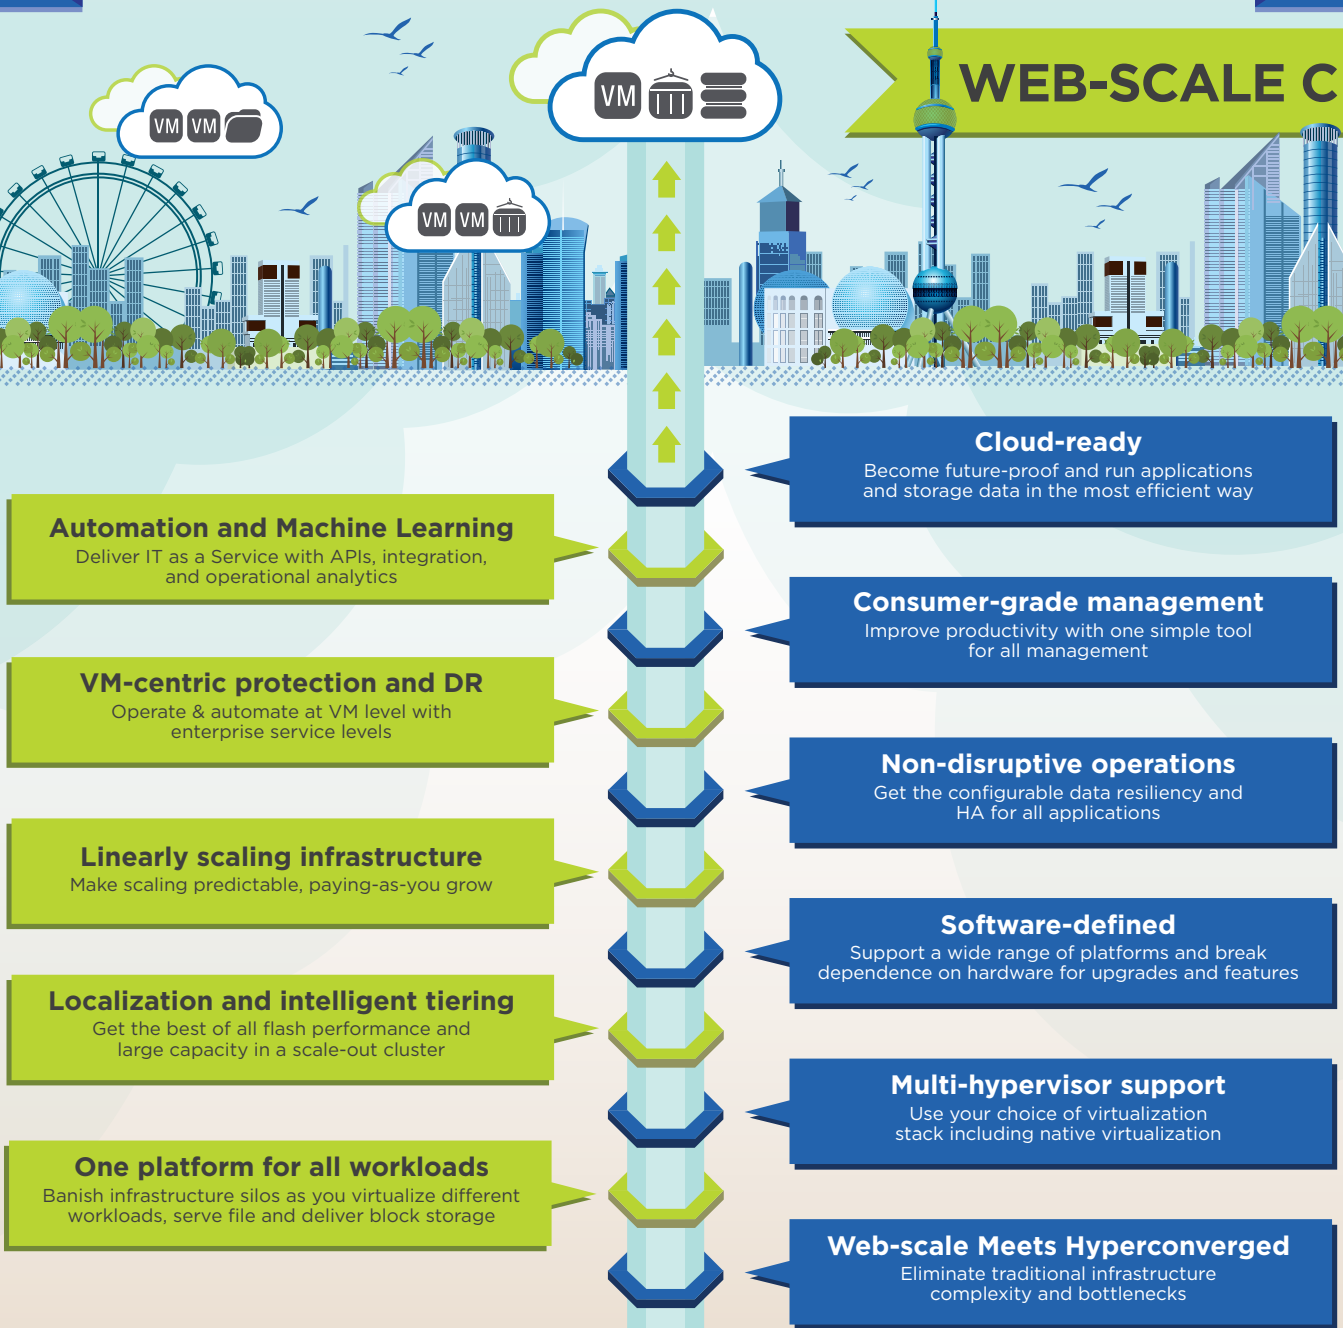

MAKE THE MOVE FROM TRADITIONAL INFRASTRUCTURE TO THE NEXT-GEN NUTANIX ENTERPRISE CLOUD

WEB-SCALE CITY

Cisco and NetApp FlexPod
SERVER | NETWORK | STORAGE