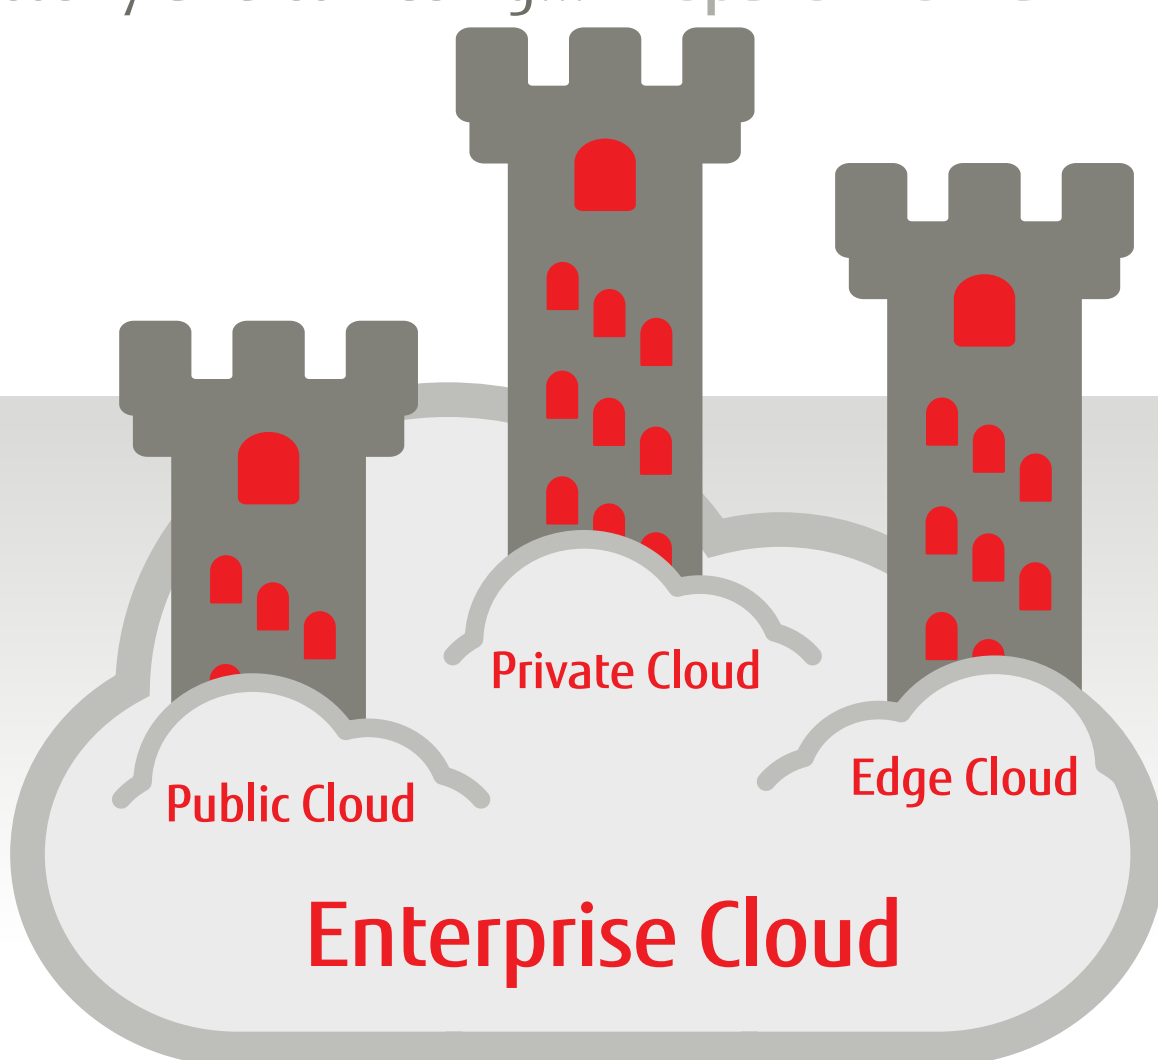

Accelerate your business with multi-cloud IT infrastructure

PRIMEFLEX for Nutanix Enterprise Cloud

More agility

Deploy systems faster

Improve scalability

More resilience

Save money

What do organizations expect of infrastructure that spans multiple types of clouds?

Can a unified infrastructure approach **really** deliver?

Managing across different clouds can be costly and confusing...

Better to go with an enterprise cloud that spans them all

Take the easy way with **multi-cloud capable** PRIMEFLEX for Nutanix Enterprise Cloud:

- Ramp across private, public and edge clouds fast
- Reduce storage costs
- Simplify management
- Grow as you go

What is PRIMEFLEX for Nutanix Enterprise Cloud?

A multi-cloud, multi-hypervisor infrastructure with high performance, energy-efficient Fujitsu PRIMERGY standard x86 servers combined with software-defined compute, virtualization and storage technology with built-in data services for application orchestration, data protection, space efficiency and security.