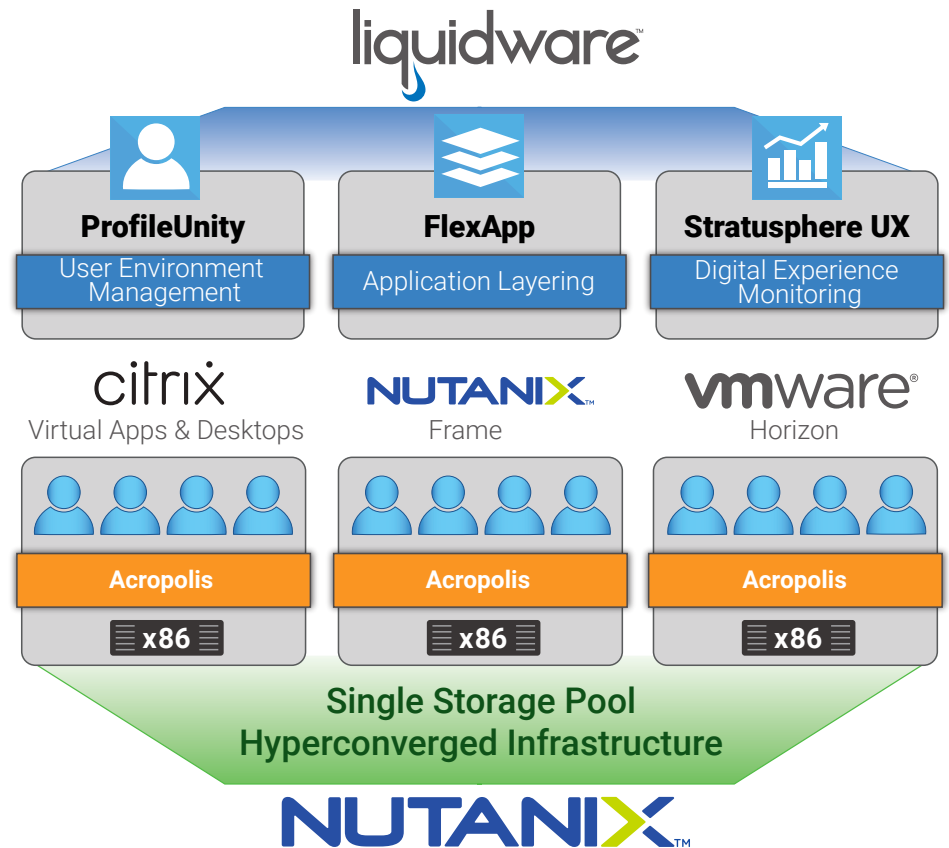

Supercharge Nutanix Powered Workspaces with Liquidware Digital Workspace Management

When Nutanix powered workspaces are combined with Liquidware's Digital Workspace Management suite, your organization can save time, money, increase user adoption and enhance user experience. Nutanix's leadership in hyperconverged infrastructure and Liquidware's proven offerings in workspace transformation, help ensure your pathway of success from proof-of-concept to ongoing production.

With Liquidware, Nutanix and the workspace platform of your choice, you can quickly ramp up user experience and productivity with high-performance workspaces for your end users.

Liquidware™ provides comprehensive User Environment Management, Application Layering and Digital Experience Monitoring in one convenient and extremely affordable suite known as Essentials™, which includes ProfileUnity™, FlexApp™ and Stratusphere UX™. End-user computing projects that incorporate the Essentials bundle reduce infrastructure and user-management costs, while improving workspace user experience and flexibility.

Nutanix, VMware® and Citrix® are leaders in application delivery and workspace virtualization, providing complete, flexible solutions that delivers Windows® applications and workspaces to any user on any device while keeping valuable information locked down in the datacenter. By combining granular controls with an uncompromised user experience, these workspace platforms help your organization keep pace with changing business demands while increasing productivity, simplifying management, improving security and reducing costs.